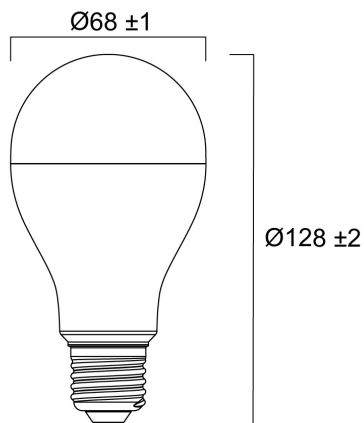

Technical Assets

Dimensions (mm)

Photometrics

ToLEDo GLS V9 2450LM 865 E27 SL

Item No: 0030046

SYLVANIA

General data

Product name	ToLEDo GLS V9 2450LM 865 E27 SL
Technology	LED
Lamp shape	Pear-shape
Cap/Base	E27
Lamp finish	Opal
Fixture rating	Open
General application	Education, Hospitality, Residential & Consumer
Operating temperature range (°C)	-20°C...+40°C
Performance ambient temperature Tq (°C)	25
Virtual assistant compatibility	N/A
ETIM Class	EC001959
E-number FI	4741189
Warranty	3 years

Lifetime data

Lifespan L70 B50	15000
Average life (Rated) (h)	15000

Physical data

Housing colour	White
IP rating	IP20
Nominal Product Height (mm)	128
Nominal Product Diameter (mm)	68
Weight (kg)	0.077

ToLEDo GLS V9 2450LM 865 E27 SL

Item No: 0030046

Packaging

Product EAN number	5410288300467
Packaging single length / height (cm)	6.9
Packaging single width (cm)	6.9
Packaging single depth (cm)	13.3
DUN14 (inner)	15410288300464
Units per outer package	6
Packaging outer length / height (cm)	21.5
Packaging outer width (cm)	14.5
Packaging outer depth (cm)	14.3