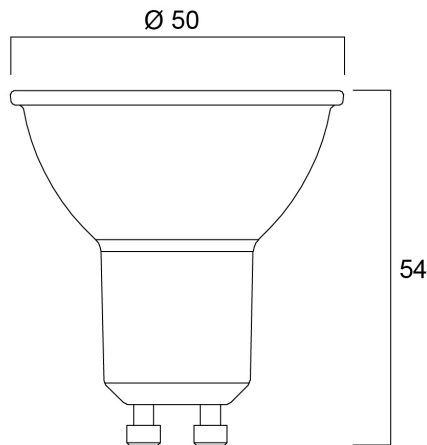

Technical Assets

Dimensions (mm)

Photometrics

RefLED Retro ES50 345LM TW SST

Item No: 0030101

SYLVANIA

General data

Product name	RefLED Retro ES50 345LM TW SST
Technology	LED
Lamp shape	Reflector
Cap/Base	GU10
Lamp finish	Fresnel lens
Fixture rating	Open
General application	Hospitality, Residential & Consumer, Retail
Operating temperature range (°C)	-20°C...+40°C
Virtual assistant compatibility	Google Assistant, Amazon Alexa
ETIM Class	EC001959
E-number FI	4741190
Warranty	3 years

Optical data

Useful luminous flux (Φ_{use})	345
Light colour	Homelight-Cool White
CRI (Ra)	80
Colour Variation Initial (SDCM)	SDCM6
Luminous Intensity (cd)	600
Beam Angle (°)	36
Photobiological Risk Group	RG1

Lifetime data

Lifespan L70 B50	15000
------------------	-------

Physical data

IP rating	IP20
Nominal Product Length (mm)	54
Nominal Product Diameter (mm)	50
Weight (kg)	0.05

RefLED Retro ES50 345LM TW SST

Item No: 0030101

Packaging

Product EAN number	5410288301013
Packaging single length / height (cm)	8.2
Packaging single width (cm)	6.1
Packaging single depth (cm)	5.1
DUN14 (inner)	15410288301010
Units per inner package	6
Packaging inner length / height (cm)	9.2
Packaging inner width (cm)	16.4
Packaging inner depth (cm)	13.1
DUN14 (outer)	25410288301017
Units per outer package	60
Packaging outer length / height (cm)	20.8
Packaging outer width (cm)	17.8
Packaging outer depth (cm)	68.5