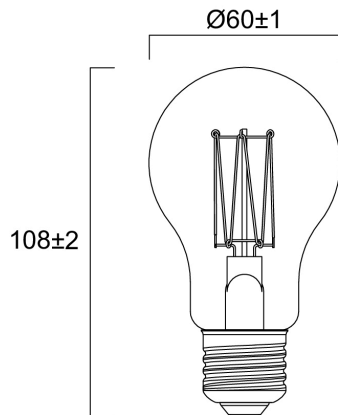

Technical Assets

Dimensions (mm)

Photometrics

ToLEDo Vintage GLS 550LM 820 SST

Item No: 0030108

SYLVANIA

General data

Product name	ToLEDo Vintage GLS 550LM 820 SST
Technology	LED
Lamp shape	Pear-shape
Cap/Base	E27
Lamp finish	Other
Fixture rating	Open
General application	Hospitality, Residential & Consumer, Retail
Operating temperature range (°C)	-20°C...+40°C
Virtual assistant compatibility	Amazon Alexa, Google Assistant
ETIM Class	EC001959
E-number FI	4741196
Warranty	3 years

Power consumption (W)	7.5
Wattage (W)	7.5
Equivalent watt (W)	40
Supply current (A)	0.055
Primary Supply/Product voltage - min (V)	220
Primary Supply/Product voltage - max (V)	240
Control gear required	No
Dimmable	Yes
Inrush Current (A)	2.9
Inrush Duration (μ s)	730
Lamp Energy Label (class)	G
Nominal Frequency (Hz)	50/60Hz

Lifetime data

Lifespan L70 B50	15000
------------------	-------

Physical data

IP rating	IP20
Nominal Product Length (mm)	108
Nominal Product Diameter (mm)	60
Weight (kg)	0.036

Packaging

Product EAN number	5410288301082
Packaging single length / height (cm)	6.6
Packaging single width (cm)	6.6
Packaging single depth (cm)	12.0
DUN14 (inner)	15410288301089
Units per outer package	6
Packaging outer length / height (cm)	20.6
Packaging outer width (cm)	13.9
Packaging outer depth (cm)	13.0