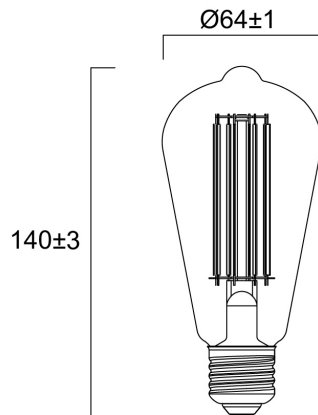

Technical Assets

Dimensions (mm)

Photometrics

ToLEDo Vintage ST64 640LM 820 SST

Item No: 0030109

SYLVANIA

General data

Product name	ToLEDo Vintage ST64 640LM 820 SST
Technology	LED
Lamp shape	Other
Cap/Base	E27
Lamp finish	Other
Fixture rating	Open
General application	Hospitality, Residential & Consumer, Retail
Operating temperature range (°C)	-20°C...+40°C
Virtual assistant compatibility	Amazon Alexa, Google Assistant
ETIM Class	EC001959
E-number FI	4741197
Warranty	3 years

Power consumption (W)	7.5
Wattage (W)	7.5
Equivalent watt (W)	50
Supply current (A)	0.055
Primary Supply/Product voltage - min (V)	220
Primary Supply/Product voltage - max (V)	240
Control gear required	No
Dimmable	Yes
Inrush Current (A)	2.9
Inrush Duration (μ s)	730
Lamp Energy Label (class)	F
Nominal Frequency (Hz)	50/60Hz

Lifetime data

Lifespan L70 B50	15000
------------------	-------

Physical data

IP rating	IP20
Nominal Product Length (mm)	140
Nominal Product Diameter (mm)	64
Weight (kg)	0.047

Packaging

Product EAN number	5410288301099
Packaging single length / height (cm)	7.0
Packaging single width (cm)	7.0
Packaging single depth (cm)	15.2
DUN14 (inner)	15410288301096
Units per outer package	6
Packaging outer length / height (cm)	22.5
Packaging outer width (cm)	14.9
Packaging outer depth (cm)	16.4