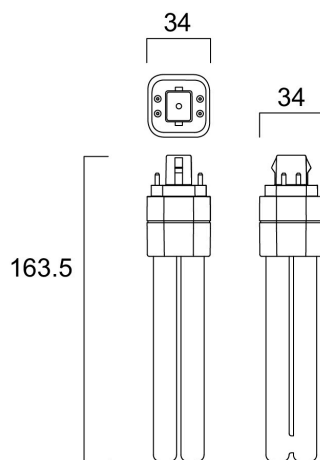

Technical Assets

Dimensions (mm)

Photometrics

ToLEDo Lynx DE 1100LM G24Q 840 SL

Item No: 0030225

SYLVANIA

General data

Product name	ToLEDo Lynx DE 1100LM G24Q 840 SL
Technology	LED
Lamp shape	U shape
Cap/Base	G24q-3
Lamp finish	Opal
General application	Hospitality, Logistics & Industry, Residential & Consumer
Operating temperature range (°C)	-20°C...+45°C
Virtual assistant compatibility	N/A
ETIM Class	EC001959
E-number FI	4941330
Warranty	3 years

Electrical data

Power consumption (W)	10
Wattage (W)	10
Equivalent watt (W)	26
Primary Supply/Product voltage - min (V)	20.0
Primary Supply/Product voltage - max (V)	40.0
Control gear required	Yes
Dimmable	No
Inrush Current (A)	10
Inrush Duration (μ s)	800
Lamp Energy Label (class)	F
Nominal Frequency (Hz)	50/60Hz

Lifetime data

Lifespan L70 B50	30000
------------------	-------

Physical data

IP rating	IP20
Nominal Product Length (mm)	170
Nominal Product Width (mm)	34
Nominal Product Height (mm)	34
Weight (kg)	0.072

Packaging

Product EAN number	5410288302256
Packaging single length / height (cm)	4.6
Packaging single width (cm)	3.8
Packaging single depth (cm)	17.7
DUN14 (inner)	15410288302253
Units per outer package	6
Packaging outer length / height (cm)	15.0
Packaging outer width (cm)	8.6
Packaging outer depth (cm)	22.0