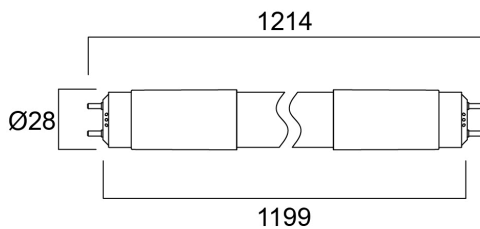

ToLED_o NEOS T8 CCG L1200 1800LM 840 30K RL

Item No: 0030232

SYLVANIA

Energy efficient and affordable LED T8 solution to replace conventional fluorescent T8 lamps Omni-directional uniform light distribution thanks to glass tube construction design, same as traditional fluorescent T8 tubes Lumen output - 1800lm High lumen efficacy - 135 lm/W Switching cycles - 200,000X Average rated life 30,000 hours Lamp length - 1200mm Wide beam angle Suitable for general illumination in offices, supermarkets, department stores, parking lots Suitable for operation with electromagnetic gears/CCG and direct mains operation (220-240V) 3-Year warranty

Technical Assets

Dimensions (mm)

Photometrics

ToLED_o NEOS T8 CCG L1200 1800LM 840 30K RL

Item No: 0030232

SYLVANIA

General data

Product name	ToLED _o NEOS T8 CCG L1200 1800LM 840 30K RL
Technology	LED
Lamp shape	Tube, double-ended
Cap/Base	G13
Lamp finish	Frosted/Coated
Built in presence detector	NONE
General application	Education, Logistics & Industry, Office, Residential & Consumer
Operating temperature range (°C)	-20°C...+45°C
Virtual assistant compatibility	N/A
ETIM Class	EC001959
E-number FI	4941337
Warranty	3 years

Optical data

Useful luminous flux (Φ _{use})	1800
Correlated colour temperature (k)	4000
Light colour	Cool White
CRI (Ra)	80
Colour Variation Initial (SDCM)	SDCM6
Beam Angle (°)	170
Photobiological Risk Group	RG0

Lifetime data

Lifespan L70 B50	30000
------------------	-------

Physical data

IP rating	IP20
Nominal Product Length (mm)	1198
Nominal Product Diameter (mm)	28
Weight (kg)	0.25

Packaging

Product EAN number	5410288302324
Packaging single length / height (cm)	126.0
Packaging single width (cm)	2.8
Packaging single depth (cm)	2.8
DUN14 (inner)	15410288302321
Units per outer package	10
Packaging outer length / height (cm)	129.0
Packaging outer width (cm)	15.5
Packaging outer depth (cm)	8.5