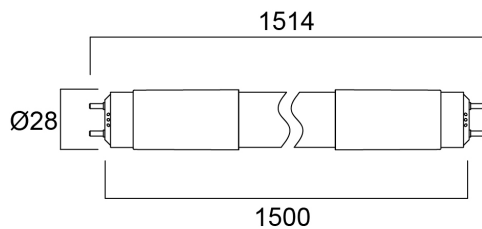

# ToLED<sub>o</sub> NEOS T8 CCG L1500 2300LM 840 30K RL

Item No: 0030234

**SYLVANIA**

Energy efficient and affordable LED T8 solution to replace conventional fluorescent T8 lamps Omni-directional uniform light distribution thanks to glass tube construction design, same as traditional fluorescent T8 tubes Lumen output - 2300lm High lumen efficacy - 135 lm/W Switching cycles - 200,000X Average rated life 30,000 hours Lamp length - 1500mm Wide beam angle Suitable for general illumination in offices, supermarkets, department stores, parking lots Suitable for operation with electromagnetic gears/CCG and direct mains operation (220-240V) 3-Year warranty

### Dimensions (mm)

## Physical data

IP rating	IP20
Nominal Product Length (mm)	1499
Nominal Product Diameter (mm)	28
Weight (kg)	0.28

## Packaging

Product EAN number	5410288302348
Packaging single length / height (cm)	156.0
Packaging single width (cm)	2.8
Packaging single depth (cm)	2.8
DUN14 (inner)	15410288302345
Units per outer package	10
Packaging outer length / height (cm)	159.5
Packaging outer width (cm)	16.0
Packaging outer depth (cm)	8.1