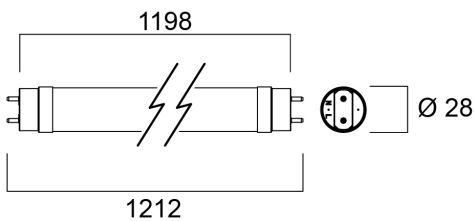

ToLED_o AVANT T8 CCG L1200 2000LM 830 50K RL

Item No: 0030239

SYLVANIA

Energy efficient and affordable LED T8 solution to replace conventional fluorescent T8 lamps Omni-directional uniform light distribution thanks to glass tube construction design, same as traditional fluorescent T8 tubes High lumen package - 2000lm High lumen efficacy - 150 lm/W Switching cycles - 200,000X Average life 50,000 hours lifespan Lamp length - 1200mm Wide beam angle High power factor Suitable for general illumination in offices, supermarkets, department stores, train stations, petrol stations, parking lots and maintenance free applications Suitable for operation with electromagnetic gears / CCG and direct mains operation (220-240V) 5-Year warranty

Technical Assets

Dimensions (mm)

Photometrics

ToLED_o AVANT T8 CCG L1200 2000LM 830 50K RL

Item No: 0030239

SYLVANIA

General data

Product name	ToLED _o AVANT T8 CCG L1200 2000LM 830 50K RL
Technology	LED
Lamp shape	Tube, double-ended
Cap/Base	G13
Lamp finish	Frosted/Coated
General application	Hospitality, Logistics & Industry, Residential & Consumer
Operating temperature range (°C)	-20°C...+55°C
Virtual assistant compatibility	N/A
ETIM Class	EC001959
E-number FI	4941344
Warranty	5 years

Lifetime data

Lifespan L70 B50	50000
------------------	-------

Physical data

IP rating	IP20
Nominal Product Length (mm)	1198
Nominal Product Diameter (mm)	28
Weight (kg)	0.172

Packaging

Product EAN number	5410288302393
Packaging single length / height (cm)	125.0
Packaging single width (cm)	2.8
Packaging single depth (cm)	2.8
DUN14 (inner)	15410288302390
Units per outer package	10
Packaging outer length / height (cm)	129.6
Packaging outer width (cm)	22.5
Packaging outer depth (cm)	10.5