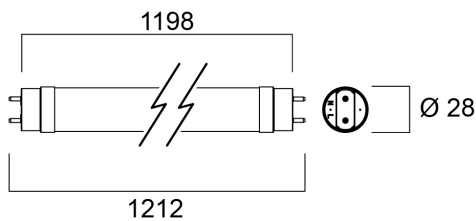

ToLED_o AVANT T8 CCG L1200 2000LM 840 50K RL

Item No: 0030240

SYLVANIA

Energy efficient and affordable LED T8 solution to replace conventional fluorescent T8 lamps Omni-directional uniform light distribution thanks to glass tube construction design, same as traditional fluorescent T8 tubes High lumen package - 2000lm High lumen efficacy - 150 lm/W Switching cycles - 200,000X Average life 50,000 hours lifespan Lamp length - 1200mm Wide beam angle High power factor Suitable for general illumination in offices, supermarkets, department stores, train stations, petrol stations, parking lots and maintenance free applications Suitable for operation with electromagnetic gears / CCG and direct mains operation (220-240V) 5-Year warranty

Technical Assets

Dimensions (mm)

Photometrics

ToLED_o AVANT T8 CCG L1200 2000LM 840 50K RL

Item No: 0030240

SYLVANIA

General data

Product name	ToLED _o AVANT T8 CCG L1200 2000LM 840 50K RL
Technology	LED
Lamp shape	Tube, double-ended
Cap/Base	G13
Lamp finish	Frosted/Coated
General application	Hospitality, Logistics & Industry, Residential & Consumer
Operating temperature range (°C)	-20°C...+55°C
Virtual assistant compatibility	N/A
ETIM Class	EC001959
E-number FI	4941345
Warranty	5 years

Optical data

Useful luminous flux (Φ _{use})	2000
Correlated colour temperature (k)	4000
Light colour	Cool White
CRI (Ra)	80
Colour Variation Initial (SDCM)	SDCM6
Beam Angle (°)	170
Photobiological Risk Group	RG0

Lifetime data

Lifespan L70 B50	50000
------------------	-------

Physical data

IP rating	IP20
Nominal Product Length (mm)	1198
Nominal Product Diameter (mm)	28
Weight (kg)	0.172

Packaging

Product EAN number	5410288302409
Packaging single length / height (cm)	125.0
Packaging single width (cm)	2.8
Packaging single depth (cm)	2.8
DUN14 (inner)	15410288302406
Units per outer package	10
Packaging outer length / height (cm)	129.6
Packaging outer width (cm)	22.5
Packaging outer depth (cm)	10.5