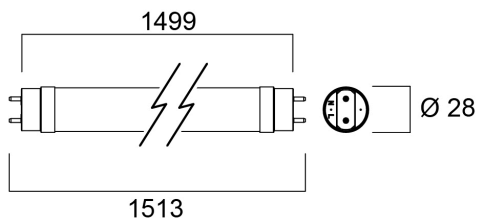

ToLEDo AVANT T8 CCG L1500 2700LM 830 50K RL

Item No: 0030242

SYLVANIA

Energy efficient and affordable LED T8 solution to replace conventional fluorescent T8 lamps Omni-directional uniform light distribution thanks to glass tube construction design, same as traditional fluorescent T8 tubes High lumen package - 2700lm High lumen efficacy - 150 lm/W Switching cycles - 200,000X Average life 50,000 hours lifespan Lamp length - 1500mm Wide beam angle High power factor Suitable for general illumination in offices, supermarkets, department stores, train stations, petrol stations, parking lots and maintenance free applications Suitable for operation with electromagnetic gears / CCG and direct mains operation (220-240V) 5-Year warranty

Technical Assets

Dimensions (mm)

Photometrics

ToLED_o AVANT T8 CCG L1500 2700LM 830 50K RL

Item No: 0030242

SYLVANIA

General data

Product name	ToLED _o AVANT T8 CCG L1500 2700LM 830 50K RL
Technology	LED
Lamp shape	Tube, double-ended
Cap/Base	G13
Lamp finish	Frosted/Coated
General application	Hospitality, Logistics & Industry, Residential & Consumer
Operating temperature range (°C)	-20°C...+55°C
Virtual assistant compatibility	N/A
ETIM Class	EC001959
E-number FI	4941347
Warranty	5 years

Lifetime data

Lifespan L70 B50	50000
------------------	-------

Physical data

IP rating	IP20
Nominal Product Length (mm)	1499
Nominal Product Diameter (mm)	28
Weight (kg)	0.227

Packaging

Product EAN number	5410288302423
Packaging single length / height (cm)	155.2
Packaging single width (cm)	2.9
Packaging single depth (cm)	2.9
DUN14 (inner)	15410288302420
Units per outer package	10
Packaging outer length / height (cm)	160.7
Packaging outer width (cm)	22.5
Packaging outer depth (cm)	10.5