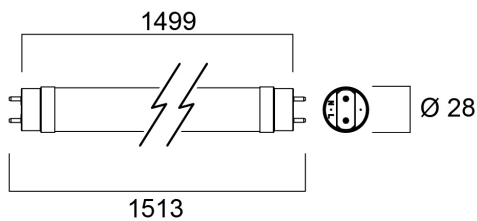

ToLED_o AVANT T8 CCG L1500 2700LM 865 50K RL

Item No: 0030244

SYLVANIA

Energy efficient and affordable LED T8 solution to replace conventional fluorescent T8 lamps Omni-directional uniform light distribution thanks to glass tube construction design, same as traditional fluorescent T8 tubes High lumen package - 2700lm High lumen efficacy - 150 lm/W Switching cycles - 200,000X Average life 50,000 hours lifespan Lamp length - 1500mm Wide beam angle High power factor Suitable for general illumination in offices, supermarkets, department stores, train stations, petrol stations, parking lots and maintenance free applications Suitable for operation with electromagnetic gears / CCG and direct mains operation (220-240V) 5-Year warranty

Technical Assets

Dimensions (mm)

Photometrics