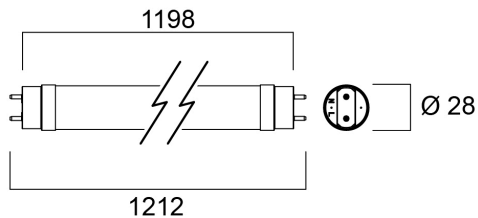

ToLEDo SUPERIA T8 CCG L1200 3100LM 840 75K PET SL

Item No: 0030246

SYLVANIA

A range of high performance ToLEDo Superia T8 LED tubes with reminiscent look of fluorescent tubes High performance glass construction design High lumen output, with an impressive lumen efficacy of 185 lm/W Omnidirectional light distribution and wide beam angle Average rated life of 75,000 hours Lamp length - 1200mm High power factor 200,000 switching cycle 5 years warranty for complete peace of mind Compatible with electromagnetic gear / CCG and also suitable for direct mains operation (220-240V) No bending or discoloration over time Suitable for general illumination in offices, supermarkets, department stores, train stations, petrol stations, parking lots, waterproof luminaires and maintenance free applications

Technical Assets

Dimensions (mm)

Photometrics

ToLED_o SUPERIA T8 CCG L1200 3100LM 840 75K PET SL

Item No: 0030246

SYLVANIA

General data

Product name	ToLED _o SUPERIA T8 CCG L1200 3100LM 840 75K PET SL
Technology	LED
Lamp shape	Tube, double-ended
Cap/Base	G13
Lamp finish	Frosted/Coated
General application	Hospitality, Logistics & Industry, Residential & Consumer
Operating temperature range (°C)	-20°C...+55°C
Virtual assistant compatibility	N/A
ETIM Class	EC001959
E-number FI	4941351
Warranty	5 years

Lifetime data

Lifespan L70 B50	75000
------------------	-------

Physical data

IP rating	IP20
Nominal Product Length (mm)	1198
Nominal Product Diameter (mm)	28
Weight (kg)	0.19

Packaging

Product EAN number	5410288302461
Packaging single length / height (cm)	125.1
Packaging single width (cm)	2.9
Packaging single depth (cm)	2.9
DUN14 (inner)	15410288302468
Units per outer package	10
Packaging outer length / height (cm)	130.0
Packaging outer width (cm)	23.1
Packaging outer depth (cm)	11.0