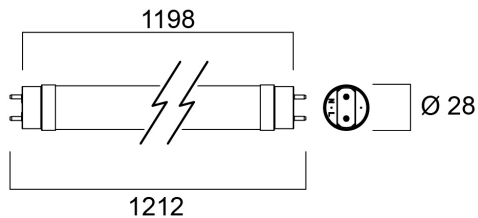

ToLEDo SUPERIA T8 CCG L1200 3100LM 865 75K PET SL

Item No: 0030247

SYLVANIA

A range of high performance ToLEDo Superia T8 LED tubes with reminiscent look of fluorescent tubes High performance glass construction design High lumen output, with an impressive lumen efficacy of 185 lm/W Omnidirectional light distribution and wide beam angle Average rated life of 75,000 hours Lamp length - 1200mm High power factor 200,000 switching cycle 5 years warranty for complete peace of mind Compatible with electromagnetic gear / CCG and also suitable for direct mains operation (220-240V) No bending or discoloration over time Suitable for general illumination in offices, supermarkets, department stores, train stations, petrol stations, parking lots, waterproof luminaires and maintenance free applications

Technical Assets

Dimensions (mm)

Photometrics

ToLED_o SUPERIA T8 CCG L1200 3100LM 865 75K PET SL

Item No: 0030247

SYLVANIA

General data

Product name	ToLED _o SUPERIA T8 CCG L1200 3100LM 865 75K PET SL
Technology	LED
Lamp shape	Tube, double-ended
Cap/Base	G13
Lamp finish	Frosted/Coated
General application	Hospitality, Logistics & Industry, Residential & Consumer
Operating temperature range (°C)	-20°C...+55°C
Virtual assistant compatibility	N/A
ETIM Class	EC001959
E-number FI	4941352
Warranty	5 years

Lifetime data

Lifespan L70 B50	75000
------------------	-------

Physical data

IP rating	IP20
Nominal Product Length (mm)	1198
Nominal Product Diameter (mm)	28
Weight (kg)	0.19

Packaging

Product EAN number	5410288302478
Packaging single length / height (cm)	125.1
Packaging single width (cm)	2.9
Packaging single depth (cm)	2.9
DUN14 (inner)	15410288302475
Units per outer package	10
Packaging outer length / height (cm)	130.0
Packaging outer width (cm)	23.1
Packaging outer depth (cm)	11.0