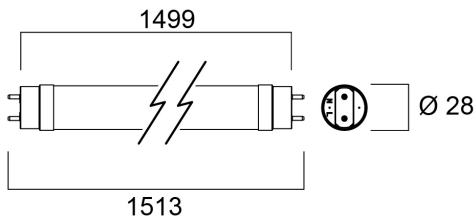

ToLEDo SUPERIA T8 CCG L1500 3850LM 830 75K PET SL

Item No: 0030248

SYLVANIA

A range of high performance ToLEDo Superia T8 LED tubes with reminiscent look of fluorescent tubes High performance glass construction design High lumen output, with an impressive lumen efficacy of 173 lm/W Omnidirectional light distribution and wide beam angle Average rated life of 75,000 hours Lamp length - 1500mm High power factor 200,000 switching cycle 5 years warranty for complete peace of mind Compatible with electromagnetic gear / CCG and also suitable for direct mains operation (220-240V) No bending or discoloration over time Suitable for general illumination in offices, supermarkets, department stores, train stations, petrol stations, parking lots, waterproof luminaires and maintenance free applications

Technical Assets

Dimensions (mm)

Photometrics