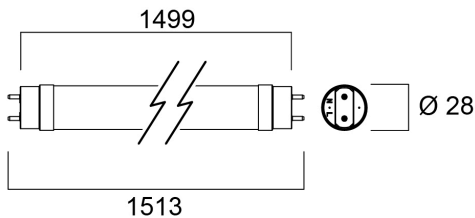

ToLEDo SUPERIA T8 CCG L1500 4100LM 840 75K PET SL

Item No: 0030249

SYLVANIA

A range of high performance ToLEDo Superia T8 LED tubes with reminiscent look of fluorescent tubes High performance glass construction design High lumen output, with an impressive lumen efficacy of 185 lm/W Omnidirectional light distribution and wide beam angle Average rated life of 75,000 hours Lamp length - 1500mm High power factor 200,000 switching cycle 5 years warranty for complete peace of mind Compatible with electromagnetic gear / CCG and also suitable for direct mains operation (220-240V) No bending or discoloration over time Suitable for general illumination in offices, supermarkets, department stores, train stations, petrol stations, parking lots, waterproof luminaires and maintenance free applications

Technical Assets

Dimensions (mm)

Photometrics

ToLED_o SUPERIA T8 CCG L1500 4100LM 840 75K PET SL

Item No: 0030249

SYLVANIA

General data

Product name	ToLED _o SUPERIA T8 CCG L1500 4100LM 840 75K PET SL
Technology	LED
Lamp shape	Tube, double-ended
Cap/Base	G13
Lamp finish	Frosted/Coated
Built in presence detector	NONE
General application	Hospitality, Logistics & Industry, Residential & Consumer
Operating temperature range (°C)	-20°C...+55°C
Virtual assistant compatibility	N/A
ETIM Class	EC001959
E-number FI	4941354
Warranty	5 years

Lifetime data

Lifespan L70 B50	75000
------------------	-------

Physical data

Housing colour	White
IP rating	IP20
Nominal Product Length (mm)	1499
Nominal Product Diameter (mm)	28
Weight (kg)	0.26

ToLED_o SUPERIA T8 CCG L1500 4100LM 840 75K PET SL

Item No: 0030249

Packaging

Product EAN number	5410288302492
Packaging single length / height (cm)	155.5
Packaging single width (cm)	2.9
Packaging single depth (cm)	2.9
DUN14 (inner)	15410288302499
Units per outer package	10
Packaging outer length / height (cm)	161.0
Packaging outer width (cm)	22.0
Packaging outer depth (cm)	10.5