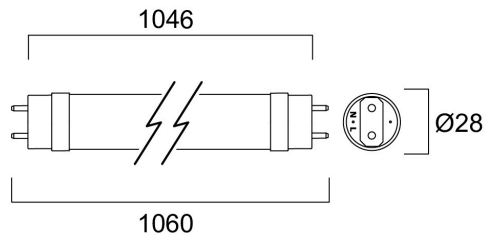

ToLED_o AVANT T8 CCG L1061 2000LM 840 50K RL

Item No: 0030260

SYLVANIA

Energy efficient and affordable LED T8 solution to replace conventional fluorescent T8 lamps Omni-directional uniform light distribution thanks to glass tube construction design, same as traditional fluorescent T8 tubes High lumen package - 2000lm High lumen efficacy - 150 lm/W Switching cycles - 200,000X Average life 50,000 hours lifespan Lamp length - 1061mm Wide beam angle High power factor Suitable for general illumination in offices, supermarkets, department stores, train stations, petrol stations, parking lots and maintenance free applications Suitable for operation with electromagnetic gears / CCG and direct mains operation (220-240V) 5-Year warranty

Technical Assets

Dimensions (mm)

Photometrics

ToLEDo AVANT T8 CCG L1061 2000LM 840 50K RL

Item No: 0030260

SYLVANIA

General data

Product name	ToLEDo AVANT T8 CCG L1061 2000LM 840 50K RL
Technology	LED
Lamp shape	Tube, single-ended
Cap/Base	G13
Lamp finish	Opal
Fixture rating	Open
General application	Hospitality, Logistics & Industry, Residential & Consumer
Operating temperature range (°C)	-20°C...+45°C
Performance ambient temperature Tq (°C)	25
Virtual assistant compatibility	N/A
ETIM Class	EC001959
Warranty	5 years

Optical data

Useful luminous flux (Φuse)	2000
Correlated colour temperature (k)	4000
Light colour	Cool White
CRI (Ra)	80
Colour Variation Initial (SDCM)	SDCM6
Photobiological Risk Group	RG0

Electrical data

Lifetime data

Lifespan L70 B50	50000
------------------	-------

Physical data

IP rating	IP20
Nominal Product Length (mm)	1060
Nominal Product Diameter (mm)	28
Weight (kg)	0.16

Packaging

Product EAN number	5410288302607
Packaging single length / height (cm)	109.8
Packaging single width (cm)	2.9
Packaging single depth (cm)	2.9
DUN14 (inner)	15410288302604
Units per outer package	10
Packaging outer length / height (cm)	115.6
Packaging outer width (cm)	22.6
Packaging outer depth (cm)	11.3