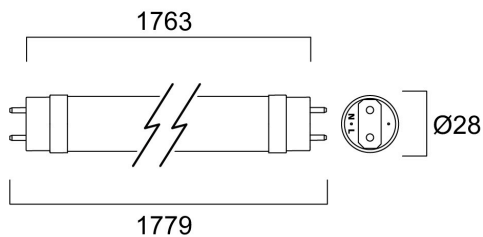

ToLED_o AVANT T8 CCG 1800 3150LM 840 50K RL

Item No: 0030261

SYLVANIA

Energy efficient and affordable LED T8 solution to replace conventional fluorescent T8 lamps Omni-directional uniform light distribution thanks to glass tube construction design, same as traditional fluorescent T8 tubes High lumen package - 3150lm High lumen efficacy - 150 lm/W Switching cycles - 200,000X Average life 50,000 hours lifespan Lamp length - 1800mm Wide beam angle High power factor Suitable for general illumination in offices, supermarkets, department stores, train stations, petrol stations, parking lots and maintenance free applications Suitable for operation with electromagnetic gears / CCG and direct mains operation (220-240V) 5-Year warranty

Technical Assets

Dimensions (mm)

Photometrics

ToLED_o AVANT T8 CCG 1800 3150LM 840 50K RL

Item No: 0030261

SYLVANIA

General data

Product name	ToLED _o AVANT T8 CCG 1800 3150LM 840 50K RL
Technology	LED
Lamp shape	Tube, single-ended
Cap/Base	G13
Lamp finish	Opal
Fixture rating	Open
General application	Hospitality, Logistics & Industry, Residential & Consumer
Operating temperature range (°C)	-20°C...+45°C
Performance ambient temperature Tq (°C)	25
Virtual assistant compatibility	N/A
ETIM Class	EC001959
Warranty	5 years

Optical data

Useful luminous flux (Φuse)	3150
Correlated colour temperature (k)	4000
Light colour	Cool White
CRI (Ra)	80
Colour Variation Initial (SDCM)	SDCM6
Photobiological Risk Group	RG0

Electrical data

Lifetime data

Lifespan L70 B50	50000
------------------	-------

Physical data

IP rating	IP20
Nominal Product Length (mm)	1777
Nominal Product Diameter (mm)	28
Weight (kg)	0.27

Packaging

Product EAN number	5410288302614
Packaging single length / height (cm)	181.5
Packaging single width (cm)	2.9
Packaging single depth (cm)	2.9
DUN14 (inner)	15410288302611
Units per outer package	10
Packaging outer length / height (cm)	187.3
Packaging outer width (cm)	22.6
Packaging outer depth (cm)	11.3