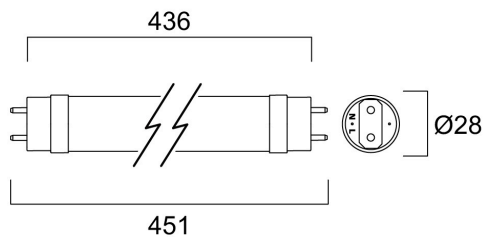

ToLED_o AVANT T8 CCG 451 950LM 865 50K RL

Item No: 0030286

SYLVANIA

Energy efficient and affordable LED T8 solution to replace conventional fluorescent T8 lamps Omni-directional uniform light distribution thanks to glass tube construction design, same as traditional fluorescent T8 tubes High lumen package - 950lm High lumen efficacy - 150 lm/W Switching cycles - 200,000X Average life 50,000 hours lifespan Lamp length - 451mm Wide beam angle High power factor Suitable for general illumination in offices, supermarkets, department stores, train stations, petrol stations, parking lots and maintenance free applications Suitable for operation with electromagnetic gears / CCG and direct mains operation (220-240V) 5-Year warranty

Technical Assets

Dimensions (mm)

Photometrics

ToLEDo AVANT T8 CCG 451 950LM 865 50K RL

Item No: 0030286

SYLVANIA

General data

Product name	ToLEDo AVANT T8 CCG 451 950LM 865 50K RL
Technology	LED
Lamp shape	Tube, single-ended
Cap/Base	G13
Lamp finish	Opal
Fixture rating	Open
General application	Hospitality, Logistics & Industry, Residential & Consumer
Operating temperature range (°C)	-20°C...+45°C
Performance ambient temperature Tq (°C)	25
Virtual assistant compatibility	N/A
ETIM Class	EC001959
E-number FI	4941358
Warranty	5 years

Optical data

Useful luminous flux (Φuse)	950
Correlated colour temperature (k)	6500
Light colour	Daylight
CRI (Ra)	80
Colour Variation Initial (SDCM)	SDCM6
Photobiological Risk Group	RG0

Electrical data

Lifetime data

Lifespan L70 B50	50000
------------------	-------

Physical data

IP rating	IP20
Nominal Product Length (mm)	450
Nominal Product Diameter (mm)	28
Weight (kg)	0.079

Packaging

Product EAN number	5410288302867
Packaging single length / height (cm)	48.9
Packaging single width (cm)	2.9
Packaging single depth (cm)	2.9
DUN14 (inner)	15410288302864
Units per outer package	10
Packaging outer length / height (cm)	54.7
Packaging outer width (cm)	22.6
Packaging outer depth (cm)	11.3