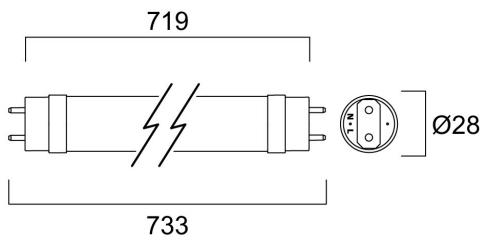

ToLED_o AVANT T8 CCG 734 1350LM 865 50K RL

Item No: 0030288

SYLVANIA

Energy efficient and affordable LED T8 solution to replace conventional fluorescent T8 lamps Omni-directional uniform light distribution thanks to glass tube construction design, same as traditional fluorescent T8 tubes High lumen package - 1350lm High lumen efficacy - 150 lm/W Switching cycles - 200,000X Average life 50,000 hours lifespan Lamp length - 734mm Wide beam angle High power factor Suitable for general illumination in offices, supermarkets, department stores, train stations, petrol stations, parking lots and maintenance free applications Suitable for operation with electromagnetic gears / CCG and direct mains operation (220-240V) 5-Year warranty

Technical Assets

Dimensions (mm)

Photometrics

ToLEDo AVANT T8 CCG 734 1350LM 865 50K RL

Item No: 0030288

SYLVANIA

General data

Product name	ToLEDo AVANT T8 CCG 734 1350LM 865 50K RL
Technology	LED
Lamp shape	Tube, single-ended
Cap/Base	G13
Lamp finish	Opal
Fixture rating	Open
General application	Hospitality, Logistics & Industry, Residential & Consumer
Operating temperature range (°C)	-20°C...+45°C
Performance ambient temperature Tq (°C)	25
Virtual assistant compatibility	N/A
ETIM Class	EC001959
E-number FI	4941361
Warranty	5 years

Optical data

Useful luminous flux (Φuse)	1350
Correlated colour temperature (k)	6500
Light colour	Daylight
CRI (Ra)	80
Colour Variation Initial (SDCM)	SDCM6
Photobiological Risk Group	RG0

Electrical data

Lifetime data

Lifespan L70 B50	50000
------------------	-------

Physical data

IP rating	IP20
Nominal Product Length (mm)	733
Nominal Product Diameter (mm)	28
Weight (kg)	0.116

Packaging

Product EAN number	5410288302881
Packaging single length / height (cm)	77.1
Packaging single width (cm)	2.9
Packaging single depth (cm)	2.9
DUN14 (inner)	15410288302888
Units per outer package	10
Packaging outer length / height (cm)	82.9
Packaging outer width (cm)	22.6
Packaging outer depth (cm)	11.3