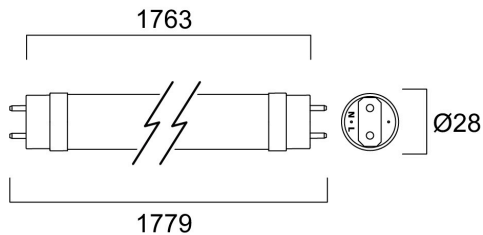

ToLED_o AVANT T8 CCG 1800 3150LM 830 50K RL

Item No: 0030295

SYLVANIA

Energy efficient and affordable LED T8 solution to replace conventional fluorescent T8 lamps Omni-directional uniform light distribution thanks to glass tube construction design, same as traditional fluorescent T8 tubes High lumen package - 3150lm High lumen efficacy - 150 lm/W Switching cycles - 200,000X Average life 50,000 hours lifespan Lamp length - 1800mm Wide beam angle High power factor Suitable for general illumination in offices, supermarkets, department stores, train stations, petrol stations, parking lots and maintenance free applications Suitable for operation with electromagnetic gears / CCG and direct mains operation (220-240V) 5-Year warranty

Technical Assets

Dimensions (mm)

Photometrics

ToLED_o AVANT T8 CCG 1800 3150LM 830 50K RL

Item No: 0030295

SYLVANIA

General data

Product name	ToLED _o AVANT T8 CCG 1800 3150LM 830 50K RL
Technology	LED
Lamp shape	Tube, single-ended
Cap/Base	G13
Lamp finish	Opal
Fixture rating	Open
General application	Hospitality, Logistics & Industry, Residential & Consumer
Operating temperature range (°C)	-20°C...+45°C
Performance ambient temperature Tq (°C)	25
Virtual assistant compatibility	N/A
ETIM Class	EC001959
Warranty	5 years

Optical data

Useful luminous flux (Φuse)	3150
Correlated colour temperature (k)	3000
Light colour	Warm White
CRI (Ra)	80
Colour Variation Initial (SDCM)	SDCM6
Photobiological Risk Group	RG0

Electrical data

Lifetime data

Lifespan L70 B50	50000
------------------	-------

Physical data

IP rating	IP20
Nominal Product Length (mm)	1777
Nominal Product Diameter (mm)	28
Weight (kg)	0.267

Packaging

Product EAN number	5410288302959
Packaging single length / height (cm)	181.5
Packaging single width (cm)	2.9
Packaging single depth (cm)	2.9
DUN14 (inner)	15410288302956
Units per outer package	10
Packaging outer length / height (cm)	187.3
Packaging outer width (cm)	22.6
Packaging outer depth (cm)	11.3