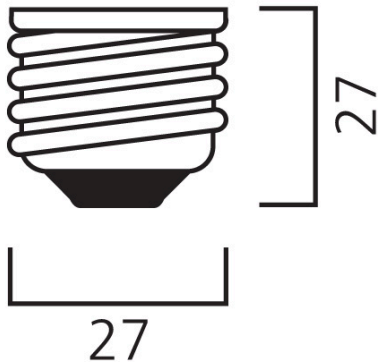

ToLEDo Performer Retro E 2800LM E27 830 SL

Item No: 0030632

SYLVANIA

The ToLEDo Performer E-Series is a direct retrofit solution to replace high-pressure mercury vapour lamps. Dual operating mode – compatible with HPMV magnetic ballast and direct mains AC 200-240V. 25,000 hours average rated life. Ideal product for factories, warehouses, industries, street lighting, post-top lighting and more. Similar look and feel to conventional HID lamps. IP65 design suitable for outdoor applications with IP rated base caps, as well as indoor applications. Available in 3000K and 4000K. Delivering instant saving with a low initial investment.

Technical Assets

Dimensions (mm)

E27

Photometrics

ToLEDo Performer Retro E 2800LM E27 830 SL

Item No: 0030632

SYLVANIA

General data

Lifetime data

Lifespan L70 B50	25000
------------------	-------

Physical data

Housing colour	White
IP rating	IP20
Nominal Product Height (mm)	180
Nominal Product Diameter (mm)	75
Weight (kg)	0.122

ToLEDo Performer Retro E 2800LM E27 830 SL

Item No: 0030632

Packaging

Product EAN number	5410288306322
Packaging single length / height (cm)	10.0
Packaging single width (cm)	10.0
Packaging single depth (cm)	21.8
DUN14 (inner)	15410288306329
Units per outer package	6
Packaging outer length / height (cm)	35.3
Packaging outer width (cm)	24.8
Packaging outer depth (cm)	22.8