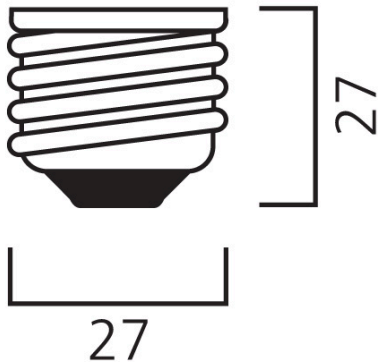

ToLEDo Performer Retro E 4000LM E27 830 SL

Item No: 0030634

SYLVANIA

The ToLEDo Performer E-Series is a direct retrofit solution to replace high-pressure mercury vapour lamps. Dual operating mode – compatible with HPMV magnetic ballast and direct mains AC 200-240V. 25,000 hours average rated life. Ideal product for factories, warehouses, industries, street lighting, post-top lighting and more. Similar look and feel to conventional HID lamps. IP65 design suitable for outdoor applications with IP rated base caps, as well as indoor applications. Available in 3000K and 4000K. Delivering instant saving with a low initial investment.

Technical Assets

Dimensions (mm)

E27

Photometrics

ToLEDo Performer Retro E 4000LM E27 830 SL

Item No: 0030634

SYLVANIA

General data

Lifetime data

Lifespan L70 B50	25000
------------------	-------

Physical data

Housing colour	White
IP rating	IP20
Nominal Product Height (mm)	245
Nominal Product Diameter (mm)	90
Weight (kg)	0.163

ToLEDo Performer Retro E 4000LM E27 830 SL

Item No: 0030634

Packaging

Product EAN number	5410288306346
Packaging single length / height (cm)	11.2
Packaging single width (cm)	11.2
Packaging single depth (cm)	27.0
DUN14 (inner)	15410288306343
Units per outer package	6
Packaging outer length / height (cm)	35.0
Packaging outer width (cm)	23.5
Packaging outer depth (cm)	28.0