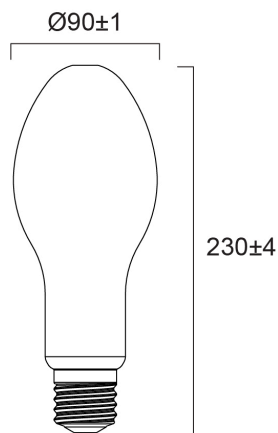

### Dimensions (mm)

## Physical data

Housing colour	White
IP rating	IP20
Nominal Product Height (mm)	230
Nominal Product Diameter (mm)	90
Weight (kg)	0.172

## Packaging

Product EAN number	5410288306360
Packaging single length / height (cm)	11.2
Packaging single width (cm)	11.2
Packaging single depth (cm)	27.0
DUN14 (inner)	15410288306367
Units per outer package	6
Packaging outer length / height (cm)	39.6
Packaging outer width (cm)	27.8
Packaging outer depth (cm)	28.0