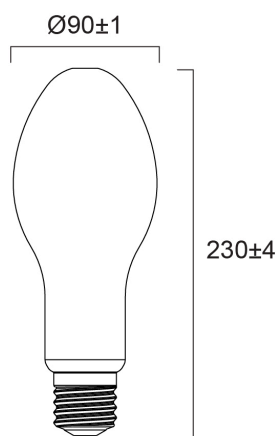

ToLEDo Performer Retro E 6000LM E40 840 SL

Item No: 0030637

SYLVANIA

The ToLEDo Performer E-Series is a direct retrofit solution to replace high-pressure mercury vapour lamps. Dual operating mode – compatible with HPMV magnetic ballast and direct mains AC 200-240V. 25,000 hours average rated life. Ideal product for factories, warehouses, industries, street lighting, post-top lighting and more. Similar look and feel to conventional HID lamps. IP65 design suitable for outdoor applications with IP rated base caps, as well as indoor applications. Available in 3000K and 4000K. Delivering instant saving with a low initial investment.

Technical Assets

Dimensions (mm)

Photometrics

ToLEDo Performer Retro E 6000LM E40 840 SL

Item No: 0030637

SYLVANIA

General data

Product name	ToLEDo Performer Retro E 6000LM E40 840 SL
Technology	LED
Lamp shape	Pear-shape
Cap/Base	E40
Lamp finish	Opal
Built in presence detector	NONE
Fixture rating	Open
General application	Logistics & Industry
Virtual assistant compatibility	N/A
ETIM Class	EC001959
E-number FI	4844700
Warranty	3 years

Lifetime data

Lifespan L70 B50	25000
------------------	-------

Physical data

Housing colour	White
IP rating	IP20
Nominal Product Height (mm)	230
Nominal Product Diameter (mm)	90
Weight (kg)	0.172

ToLEDo Performer Retro E 6000LM E40 840 SL

Item No: 0030637

Packaging

Product EAN number	5410288306377
Packaging single length / height (cm)	11.2
Packaging single width (cm)	11.2
Packaging single depth (cm)	27.0
DUN14 (inner)	15410288306374
Units per outer package	6
Packaging outer length / height (cm)	39.6
Packaging outer width (cm)	27.8
Packaging outer depth (cm)	28.0