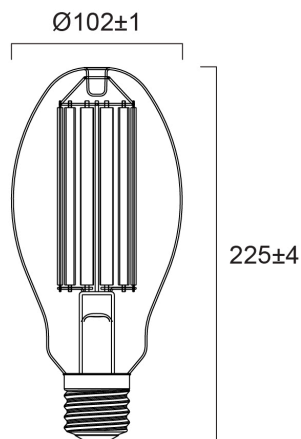

ToLEDo Performer Retro E 9000LM E40 830 SL

Item No: 0030638

SYLVANIA

The ToLEDo Performer E-Series is a direct retrofit solution to replace high-pressure mercury vapour lamps. Dual operating mode – compatible with HPMV magnetic ballast and direct mains AC 200-240V. 25,000 hours average rated life. Ideal product for factories, warehouses, industries, street lighting, post-top lighting and more. Similar look and feel to conventional HID lamps. IP65 design suitable for outdoor applications with IP rated base caps, as well as indoor applications. Available in 3000K and 4000K. Delivering instant saving with a low initial investment.

Technical Assets

Dimensions (mm)

Photometrics

ToLEDo Performer Retro E 9000LM E40 830 SL

Item No: 0030638

SYLVANIA

General data

Product name	ToLEDo Performer Retro E 9000LM E40 830 SL
Technology	LED
Lamp shape	Pear-shape
Cap/Base	E40
Lamp finish	Clear
Built in presence detector	NONE
Fixture rating	Open
General application	Logistics & Industry
Virtual assistant compatibility	N/A
ETIM Class	EC001959
E-number FI	4844701
Warranty	3 years

Lifetime data

Lifespan L70 B50	25000
------------------	-------

Physical data

Housing colour	Transparent
IP rating	IP20
Nominal Product Height (mm)	225
Nominal Product Diameter (mm)	102
Weight (kg)	0.235

ToLEDo Performer Retro E 9000LM E40 830 SL

Item No: 0030638

Packaging

Product EAN number	5410288306384
Packaging single length / height (cm)	12.5
Packaging single width (cm)	12.5
Packaging single depth (cm)	26.0
DUN14 (inner)	15410288306381
Units per outer package	6
Packaging outer length / height (cm)	43.2
Packaging outer width (cm)	30.1
Packaging outer depth (cm)	27.0