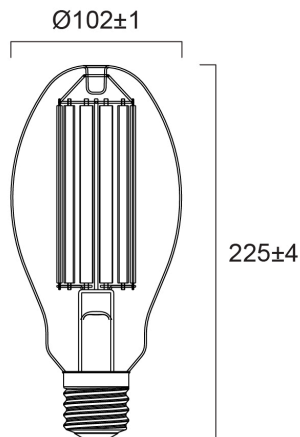

ToLEDo Performer Retro E 10000LM E40 840 SL

Item No: 0030639

SYLVANIA

The ToLEDo Performer E-Series is a direct retrofit solution to replace high-pressure mercury vapour lamps. Dual operating mode – compatible with HPMV magnetic ballast and direct mains AC 200-240V. 25,000 hours average rated life. Ideal product for factories, warehouses, industries, street lighting, post-top lighting and more. Similar look and feel to conventional HID lamps. IP65 design suitable for outdoor applications with IP rated base caps, as well as indoor applications. Available in 3000K and 4000K. Delivering instant saving with a low initial investment.

Technical Assets

Dimensions (mm)

Photometrics

ToLEDo Performer Retro E 10000LM E40 840 SL

Item No: 0030639

SYLVANIA

General data

Product name	ToLEDo Performer Retro E 10000LM E40 840 SL
Technology	LED
Lamp shape	Pear-shape
Cap/Base	E40
Lamp finish	Clear
Built in presence detector	NONE
Fixture rating	Open
General application	Logistics & Industry
Virtual assistant compatibility	N/A
ETIM Class	EC001959
E-number FI	4844703
Warranty	3 years

Lifetime data

Lifespan L70 B50	25000
------------------	-------

Physical data

Housing colour	Transparent
IP rating	IP20
Nominal Product Height (mm)	225
Nominal Product Diameter (mm)	102
Weight (kg)	0.235

ToLEDo Performer Retro E 10000LM E40 840 SL

Item No: 0030639

Packaging

Product EAN number	5410288306391
Packaging single length / height (cm)	12.5
Packaging single width (cm)	12.5
Packaging single depth (cm)	26.0
DUN14 (inner)	15410288306398
Units per outer package	6
Packaging outer length / height (cm)	43.2
Packaging outer width (cm)	30.1
Packaging outer depth (cm)	27.0