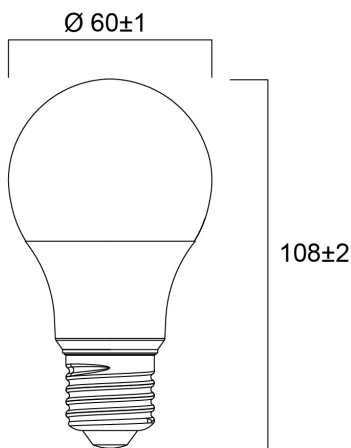

ToLEDo GLS 470LM 840 E27 SL

Item No: 0030833

SYLVANIA

Compact and elegant design. Suitable replacement for halogen, incandescent and compact fluorescent lamps. Instant light at the flick of a switch. Uniform light distribution. Good colour rendering (CRI 80). Perfect for hotels, restaurants, lobbies, corridors, stairwells, reception areas. Lower maintenance costs. 15,000 hours average rated life.

Technical Assets

Dimensions (mm)

Photometrics

ToLEDo GLS 470LM 840 E27 SL

Item No: 0030833

SYLVANIA

General data

Product name	ToLEDo GLS 470LM 840 E27 SL
Technology	LED
Lamp shape	Pear-shape
Cap/Base	E27
Lamp finish	Opal
Built in presence detector	NONE
Fixture rating	Open
General application	Hospitality, Residential & Consumer
Operating temperature range (°C)	-20°C...+40°C
Virtual assistant compatibility	N/A
ETIM Class	EC001959
E-number FI	4741268
Warranty	3 years

Lifetime data

Lifespan L70 B50	15000
------------------	-------

Physical data

Housing colour	White
IP rating	IP20
Nominal Product Height (mm)	107
Nominal Product Diameter (mm)	60
Weight (kg)	0.02

ToLEDo GLS 470LM 840 E27 SL

Item No: 0030833

Packaging

Product EAN number	5410288308333
Packaging single length / height (cm)	6.0
Packaging single width (cm)	6.0
Packaging single depth (cm)	11.2
DUN14 (inner)	15410288308330
Units per outer package	6
Packaging outer length / height (cm)	18.8
Packaging outer width (cm)	12.7
Packaging outer depth (cm)	12.5