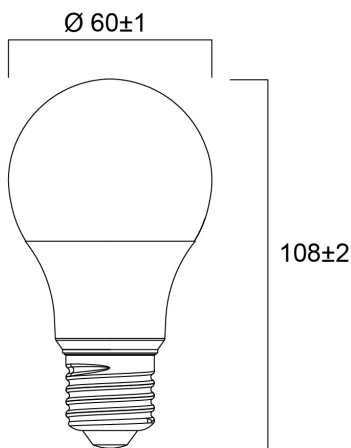

ToLEDo GLS 470LM 865 E27 SL

Item No: 0030834

SYLVANIA

Compact and elegant design. Suitable replacement for halogen, incandescent and compact fluorescent lamps. Instant light at the flick of a switch. Uniform light distribution. Good colour rendering (CRI 80). Perfect for hotels, restaurants, lobbies, corridors, stairwells, reception areas. Lower maintenance costs. 15,000 hours average rated life.

Technical Assets

Dimensions (mm)

Photometrics

ToLEDo GLS 470LM 865 E27 SL

Item No: 0030834

SYLVANIA

General data

Product name	ToLEDo GLS 470LM 865 E27 SL
Technology	LED
Lamp shape	Pear-shape
Cap/Base	E27
Lamp finish	Opal
Built in presence detector	NONE
Fixture rating	Open
General application	Hospitality, Residential & Consumer
Operating temperature range (°C)	-20°C...+40°C
Virtual assistant compatibility	N/A
ETIM Class	EC001959
E-number FI	4741269
Warranty	3 years

Lifetime data

Lifespan L70 B50	15000
------------------	-------

Physical data

Housing colour	White
IP rating	IP20
Nominal Product Height (mm)	107
Nominal Product Diameter (mm)	60
Weight (kg)	0.02

ToLEDo GLS 470LM 865 E27 SL

Item No: 0030834

Packaging

Product EAN number	5410288308340
Packaging single length / height (cm)	6.0
Packaging single width (cm)	6.0
Packaging single depth (cm)	11.2
DUN14 (inner)	15410288308347
Units per outer package	6
Packaging outer length / height (cm)	18.8
Packaging outer width (cm)	12.7
Packaging outer depth (cm)	12.5