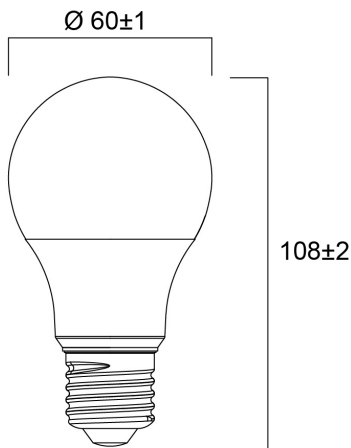

ToLEDo GLS 806LM 827 E27 SL10

Item No: 0030840

SYLVANIA

Compact and elegant design. Suitable replacement for halogen, incandescent and compact fluorescent lamps. Instant light at the flick of a switch. Uniform light distribution. Good colour rendering (CRI 80). Perfect for hotels, restaurants, lobbies, corridors, stairwells, reception areas. Lower maintenance costs. 12,000 hours average rated life.

Technical Assets

Dimensions (mm)

Photometrics

ToLEDo GLS 806LM 827 E27 SL10

Item No: 0030840

SYLVANIA

General data

Product name	ToLEDo GLS 806LM 827 E27 SL10
Technology	LED
Lamp shape	Pear-shape
Cap/Base	E27
Lamp finish	Opal
Built in presence detector	NONE
Fixture rating	Open
General application	Hospitality, Residential & Consumer
Operating temperature range (°C)	-20°C...+40°C
Virtual assistant compatibility	N/A
ETIM Class	EC001959
E-number FI	4741272
Warranty	3 years

Lifetime data

Lifespan L70 B50	15000
------------------	-------

Physical data

Housing colour	White
IP rating	IP20
Nominal Product Height (mm)	107
Nominal Product Diameter (mm)	60
Weight (kg)	0.204

ToLEDo GLS 806LM 827 E27 SL10

Item No: 0030840

Packaging

Product EAN number	5410288308401
Packaging single length / height (cm)	26.4
Packaging single width (cm)	12.0
Packaging single depth (cm)	11.2
DUN14 (inner)	15410288308408
Units per outer package	6
Packaging outer length / height (cm)	37.4
Packaging outer width (cm)	27.3
Packaging outer depth (cm)	24.2