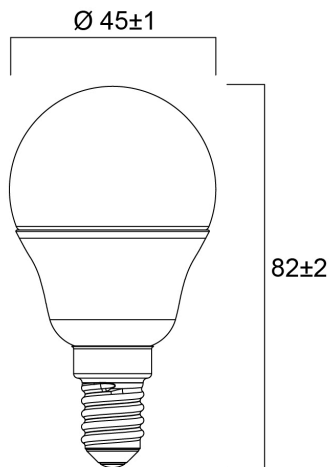

Technical Assets

Dimensions (mm)

Photometrics

ToLEDo BALL 250LM 827 E14 SL

Item No: 0030861

SYLVANIA

General data

Product name	ToLEDo BALL 250LM 827 E14 SL
Technology	LED
Lamp shape	Pear-shape
Cap/Base	E14
Lamp finish	Opal
Built in presence detector	NONE
Fixture rating	Open
General application	Hospitality, Residential & Consumer
Virtual assistant compatibility	N/A
ETIM Class	EC001959
E-number FI	4741280
Warranty	3 years

Lifetime data

Lifespan L70 B50	15000
------------------	-------

Physical data

Housing colour	White
IP rating	IP20
Nominal Product Height (mm)	82
Nominal Product Diameter (mm)	45
Weight (kg)	0.016

ToLEDo BALL 250LM 827 E14 SL

Item No: 0030861

Packaging

Product EAN number	5410288308616
Packaging single length / height (cm)	5.0
Packaging single width (cm)	5.0
Packaging single depth (cm)	9.5
DUN14 (inner)	15410288308613
Units per outer package	6
Packaging outer length / height (cm)	15.8
Packaging outer width (cm)	10.7
Packaging outer depth (cm)	10.7