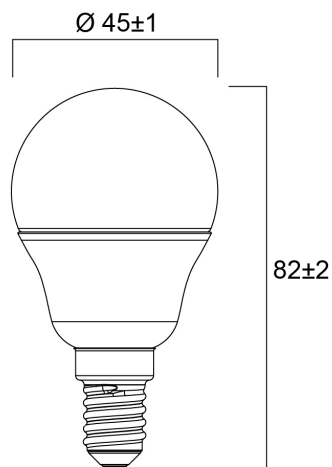

ToLEDo BALL 470LM 827 E27 SL4

Item No: 0030866

SYLVANIA

Compact and elegant design. Suitable replacement for halogen, incandescent and compact fluorescent lamps. Instant light at the flick of a switch. Uniform light distribution. Good colour rendering (CRI 80). Perfect for hotels, restaurants, lobbies, corridors, stairwells, reception areas. Lower maintenance costs. 12,000 hours average rated life.

Technical Assets

Dimensions (mm)

Photometrics

ToLEDo BALL 470LM 827 E27 SL4

Item No: 0030866

SYLVANIA

General data

Product name	ToLEDo BALL 470LM 827 E27 SL4
Technology	LED
Lamp shape	Pear-shape
Cap/Base	E27
Lamp finish	Opal
Built in presence detector	NONE
Fixture rating	Open
General application	Hospitality, Residential & Consumer
Virtual assistant compatibility	N/A
ETIM Class	EC001959
Warranty	3 years

Lifetime data

Lifespan L70 B50	15000
------------------	-------

Physical data

Housing colour	White
IP rating	IP20
Nominal Product Height (mm)	77
Nominal Product Diameter (mm)	45
Weight (kg)	0.068

ToLEDo BALL 470LM 827 E27 SL4

Item No: 0030866

SYLVANIA

Packaging

Product EAN number	5410288308661
Packaging single length / height (cm)	19.0
Packaging single width (cm)	4.6
Packaging single depth (cm)	9.5
DUN14 (inner)	15410288308668
Units per outer package	6
Packaging outer length / height (cm)	28.7
Packaging outer width (cm)	19.6
Packaging outer depth (cm)	10.8