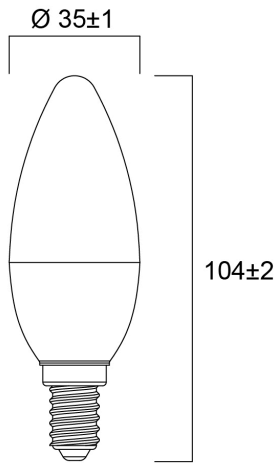

ToLEDo CANDLE 470LM 827 E14 SL

Item No: 0030884

SYLVANIA

Compact and elegant design. Suitable replacement for halogen, incandescent and compact fluorescent lamps. Instant light at the flick of a switch. Uniform light distribution. Good colour rendering (CRI 80). Perfect for hotels, restaurants, lobbies, corridors, stairwells, reception areas. Lower maintenance costs. 15,000 hours average rated life.

Technical Assets

Dimensions (mm)

Photometrics

ToLEDo CANDLE 470LM 827 E14 SL

Item No: 0030884

SYLVANIA

General data

Product name	ToLEDo CANDLE 470LM 827 E14 SL
Technology	LED
Lamp shape	Candle
Cap/Base	E14
Lamp finish	Opal
Built in presence detector	NONE
Fixture rating	Open
General application	Hospitality, Residential & Consumer
Virtual assistant compatibility	N/A
ETIM Class	EC001959
E-number FI	4741291
Warranty	3 years

Lifetime data

Lifespan L70 B50	15000
------------------	-------

Physical data

Housing colour	White
IP rating	IP20
Nominal Product Height (mm)	102
Nominal Product Diameter (mm)	35
Weight (kg)	0.016

ToLEDo CANDLE 470LM 827 E14 SL

Item No: 0030884

SYLVANIA

Packaging

Product EAN number	5410288308845
Packaging single length / height (cm)	4.5
Packaging single width (cm)	4.5
Packaging single depth (cm)	11.0
DUN14 (inner)	15410288308842
Units per outer package	6
Packaging outer length / height (cm)	14.3
Packaging outer width (cm)	9.7
Packaging outer depth (cm)	12.2