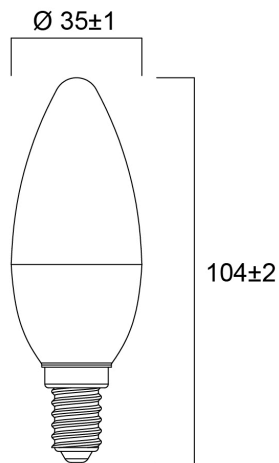

ToLEDo CANDLE 470LM 827 E14 SL4

Item No: 0030885

SYLVANIA

Compact and elegant design. Suitable replacement for halogen, incandescent and compact fluorescent lamps. Instant light at the flick of a switch. Uniform light distribution. Good colour rendering (CRI 80). Perfect for hotels, restaurants, lobbies, corridors, stairwells, reception areas. Lower maintenance costs. 12,000 hours average rated life.

Technical Assets

Dimensions (mm)

Photometrics

ToLEDo CANDLE 470LM 827 E14 SL4

Item No: 0030885

SYLVANIA

General data

Product name	ToLEDo CANDLE 470LM 827 E14 SL4
Technology	LED
Lamp shape	Candle
Cap/Base	E14
Lamp finish	Opal
Built in presence detector	NONE
Fixture rating	Open
General application	Hospitality, Residential & Consumer
Virtual assistant compatibility	N/A
ETIM Class	EC001959
Warranty	3 years

Lifetime data

Lifespan L70 B50	15000
------------------	-------

Physical data

Housing colour	White
IP rating	IP20
Nominal Product Height (mm)	102
Nominal Product Diameter (mm)	35
Weight (kg)	0.064

ToLEDo CANDLE 470LM 827 E14 SL4

Item No: 0030885

SYLVANIA

Packaging

Product EAN number	5410288308852
Packaging single length / height (cm)	14.5
Packaging single width (cm)	3.7
Packaging single depth (cm)	11.0
DUN14 (inner)	15410288308859
Units per outer package	6
Packaging outer length / height (cm)	23.3
Packaging outer width (cm)	15.1
Packaging outer depth (cm)	12.3