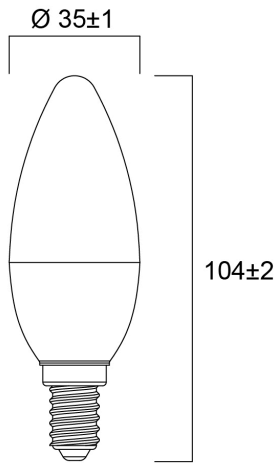

ToLEDo CANDLE 470LM 865 E14 SL

Item No: 0030887

SYLVANIA

Compact and elegant design. Suitable replacement for halogen, incandescent and compact fluorescent lamps. Instant light at the flick of a switch. Uniform light distribution. Good colour rendering (CRI 80). Perfect for hotels, restaurants, lobbies, corridors, stairwells, reception areas. Lower maintenance costs. 15,000 hours average rated life.

Technical Assets

Dimensions (mm)

Photometrics

ToLEDo CANDLE 470LM 865 E14 SL

Item No: 0030887

SYLVANIA

General data

Product name	ToLEDo CANDLE 470LM 865 E14 SL
Technology	LED
Lamp shape	Candle
Cap/Base	E14
Lamp finish	Opal
Built in presence detector	NONE
Fixture rating	Open
General application	Hospitality, Residential & Consumer
Virtual assistant compatibility	N/A
ETIM Class	EC001959
E-number FI	4741293
Warranty	3 years

Lifetime data

Lifespan L70 B50	15000
------------------	-------

Physical data

Housing colour	White
IP rating	IP20
Nominal Product Height (mm)	102
Nominal Product Diameter (mm)	35
Weight (kg)	0.016

ToLEDo CANDLE 470LM 865 E14 SL

Item No: 0030887

SYLVANIA

Packaging

Product EAN number	5410288308876
Packaging single length / height (cm)	4.5
Packaging single width (cm)	4.5
Packaging single depth (cm)	11.0
DUN14 (inner)	15410288308873
Units per outer package	6
Packaging outer length / height (cm)	14.3
Packaging outer width (cm)	9.7
Packaging outer depth (cm)	12.2