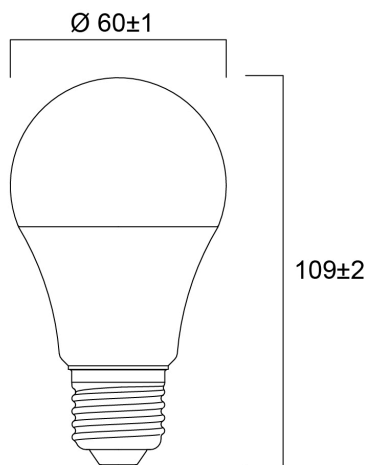

ToLEDo GLS 1055LM 827 E27 SL4

Item No: 0030991

SYLVANIA

Compact and elegant design. Suitable replacement for halogen, incandescent and compact fluorescent lamps. Instant light at the flick of a switch. Uniform light distribution. Good colour rendering (CRI 80). Perfect for hotels, restaurants, lobbies, corridors, stairwells, reception areas. Lower maintenance costs. 12,000 hours average rated life.

Technical Assets

Dimensions (mm)

Photometrics

ToLEDo GLS 1055LM 827 E27 SL4

Item No: 0030991

SYLVANIA

General data

Product name	ToLEDo GLS 1055LM 827 E27 SL4
Technology	LED
Watt (Rated) (W)	9.5
Lamp shape	Pear-shape
Cap/Base	E27
Lamp finish	Opal
Built in presence detector	NONE
Fixture rating	Open
General application	Hospitality, Residential & Consumer
Operating temperature range (°C)	-20°C...+40°C
Performance ambient temperature Tq (°C)	25
Virtual assistant compatibility	N/A
ETIM Class	EC001959
E-number FI	4741277
Warranty	3 years

Lifetime data

Lifespan L70 B50	15000
Average life (Nominal) (h)	15000
Average life (Rated) (h)	15000

Physical data

Housing colour	White
IP rating	IP20
Nominal Product Length (mm)	109
Nominal Product Diameter (mm)	60
Weight (kg)	0.136