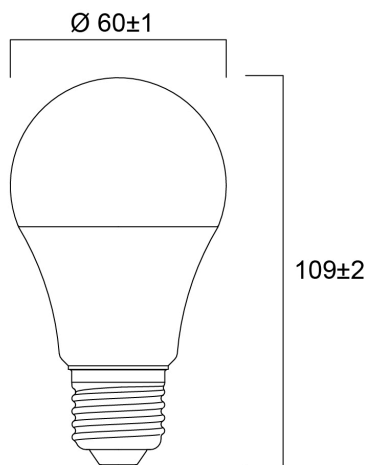

ToLEDo GLS 1055LM 840 E27 SL4

Item No: 0030992

SYLVANIA

Compact and elegant design. Suitable replacement for halogen, incandescent and compact fluorescent lamps. Instant light at the flick of a switch. Uniform light distribution. Good colour rendering (CRI 80). Perfect for hotels, restaurants, lobbies, corridors, stairwells, reception areas. Lower maintenance costs. 12,000 hours average rated life.

Technical Assets

Dimensions (mm)

Photometrics

ToLEDo GLS 1055LM 840 E27 SL4

Item No: 0030992

SYLVANIA

General data

Product name	ToLEDo GLS 1055LM 840 E27 SL4
Technology	LED
Watt (Rated) (W)	9.5
Lamp shape	Pear-shape
Cap/Base	E27
Lamp finish	Opal
Built in presence detector	NONE
Fixture rating	Open
General application	Hospitality, Residential & Consumer
Operating temperature range (°C)	-20°C...+40°C
Performance ambient temperature Tq (°C)	25
Virtual assistant compatibility	N/A
ETIM Class	EC001959
E-number FI	4741278
Warranty	3 years

Lifetime data

Lifespan L70 B50	15000
Average life (Nominal) (h)	15000
Average life (Rated) (h)	15000

Physical data

Housing colour	White
IP rating	IP20
Nominal Product Length (mm)	109
Nominal Product Diameter (mm)	60
Weight (kg)	0.136