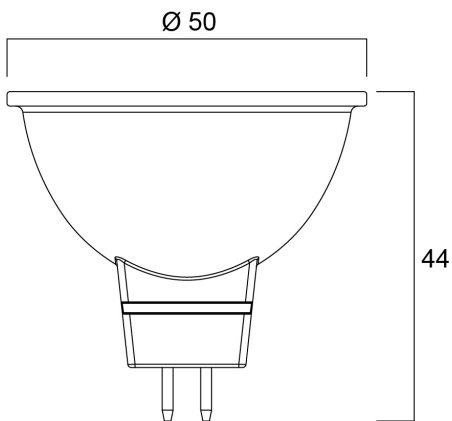

Technical Assets

Dimensions (mm)

Photometrics

RefLED Superia Retro MR16 V3 380LM 840 36 SL5

Item No: 0031805

SYLVANIA

General data

Product name	RefLED Superia Retro MR16 V3 380LM 840 36 SL5
Technology	LED
Watt (Rated) (W)	4.3
Lamp shape	Reflector
Cap/Base	GU5.3
Lamp finish	Fresnel lens
Built in presence detector	NONE
Fixture rating	Open
General application	Education, Hospitality, Museums & Galleries, Residential & Consumer, Retail
Virtual assistant compatibility	N/A
ETIM Class	EC001959
Warranty	5 years

Lifetime data

Lifespan L70 B50	25000
------------------	-------

Physical data

Housing colour	Transparent
IP rating	IP20
Nominal Product Height (mm)	44
Nominal Product Diameter (mm)	50
Weight (kg)	0.032

RefLED Superia Retro MR16 V3 380LM 840 36 SL5

Item No: 0031805

Packaging

Product EAN number	5410288318059
Packaging single length / height (cm)	17.9
Packaging single width (cm)	5.1
Packaging single depth (cm)	8.2
DUN14 (inner)	15410288318056
Units per outer package	6
Packaging outer length / height (cm)	18.7
Packaging outer width (cm)	16.4
Packaging outer depth (cm)	17.5