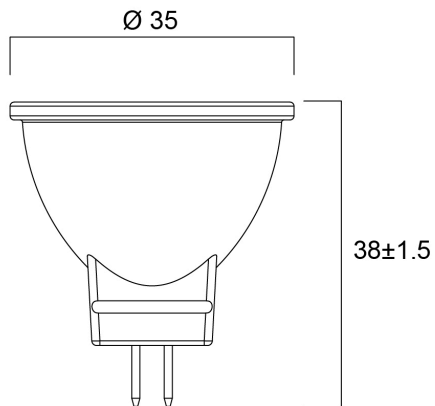

### Dimensions (mm)

## Physical data

Housing colour	Transparent
IP rating	IP20
Nominal Product Height (mm)	38
Nominal Product Diameter (mm)	35
Weight (kg)	0.014

## Packaging

Product EAN number	5410288318301
Packaging single length / height (cm)	5.0
Packaging single width (cm)	4.5
Packaging single depth (cm)	7.5
DUN14 (inner)	15410288318308
Units per inner package	6
Packaging inner length / height (cm)	15.9
Packaging inner width (cm)	9.9
Packaging inner depth (cm)	8.8
DUN14 (outer)	25410288318305
Units per outer package	36
Packaging outer length / height (cm)	31.5
Packaging outer width (cm)	17.1
Packaging outer depth (cm)	19.6