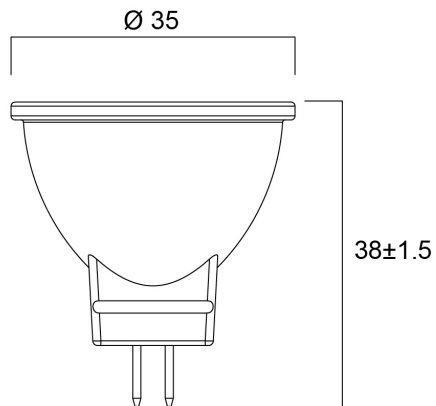

### Dimensions (mm)

## Physical data

Housing colour	Transparent
IP rating	IP20
Nominal Product Height (mm)	38
Nominal Product Diameter (mm)	35
Weight (kg)	0.014

## Packaging

Product EAN number	5410288318318
Packaging single length / height (cm)	5.0
Packaging single width (cm)	4.5
Packaging single depth (cm)	7.5
DUN14 (inner)	15410288318315
Units per inner package	6
Packaging inner length / height (cm)	15.9
Packaging inner width (cm)	9.9
Packaging inner depth (cm)	8.8
DUN14 (outer)	25410288318312
Units per outer package	36
Packaging outer length / height (cm)	31.5
Packaging outer width (cm)	17.1
Packaging outer depth (cm)	19.6