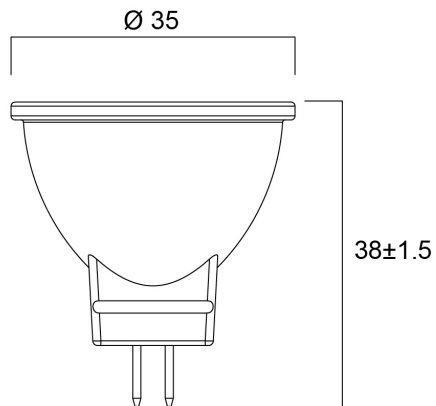

### Dimensions (mm)

## Physical data

Housing colour	Transparent
IP rating	IP20
Nominal Product Height (mm)	38
Nominal Product Diameter (mm)	35
Weight (kg)	0.014

## Packaging

Product EAN number	5410288318325
Packaging single length / height (cm)	5.0
Packaging single width (cm)	4.5
Packaging single depth (cm)	7.5
DUN14 (inner)	15410288318322
Units per inner package	6
Packaging inner length / height (cm)	15.9
Packaging inner width (cm)	9.9
Packaging inner depth (cm)	8.8
DUN14 (outer)	25410288318329
Units per outer package	36
Packaging outer length / height (cm)	31.5
Packaging outer width (cm)	17.1
Packaging outer depth (cm)	19.6