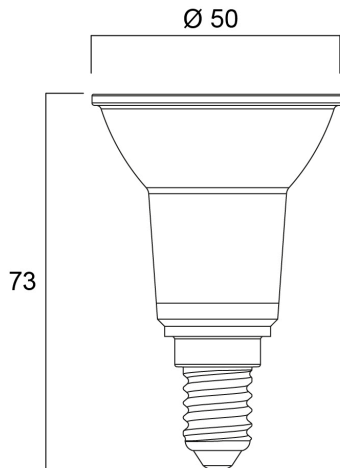

Technical Assets

Dimensions (mm)

Photometrics

RLD RT PAR16 V3 345LM 840 E14 36 SL

Item No: 0031841

SYLVANIA

General data

Product name	RLD RT PAR16 V3 345LM 840 E14 36 SL
Technology	LED
Watt (Rated) (W)	3.6
Lamp shape	Reflector
Cap/Base	E14
Lamp finish	Clear
Built in presence detector	NONE
Fixture rating	Open
General application	Hospitality, Museums & Galleries, Residential & Consumer, Retail
Operating temperature range (°C)	-20°C...+40°C
Performance ambient temperature Tq (°C)	25
Virtual assistant compatibility	N/A
ETIM Class	EC001959
E-number FI	4741299
Warranty	3 years

Lifetime data

Lifespan L70 B50	15000
Average life (Nominal) (h)	15000
Average life (Rated) (h)	15000

Physical data

Housing colour	Silver
IP rating	IP20
Nominal Product Height (mm)	73
Nominal Product Diameter (mm)	50
Weight (kg)	0.05

RLD RT PAR16 V3 345LM 840 E14 36 SL

Item No: 0031841

Packaging

Product EAN number	5410288318417
Packaging single length / height (cm)	5.0
Packaging single width (cm)	5.0
Packaging single depth (cm)	8.7
DUN14 (inner)	15410288318414
Units per inner package	6
Packaging inner length / height (cm)	15.9
Packaging inner width (cm)	10.9
Packaging inner depth (cm)	10.0
DUN14 (outer)	25410288318411
Units per outer package	48
Packaging outer length / height (cm)	33.3
Packaging outer width (cm)	23.3
Packaging outer depth (cm)	22.0