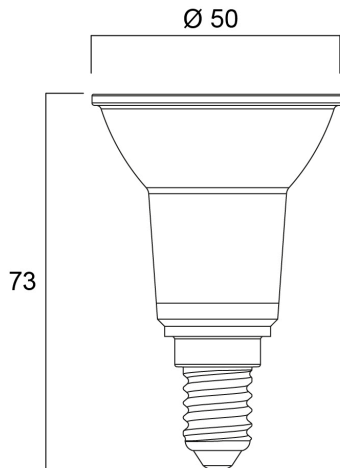

### Dimensions (mm)

## Physical data

Housing colour	Silver
IP rating	IP20
Nominal Product Height (mm)	73
Nominal Product Diameter (mm)	50
Weight (kg)	0.05