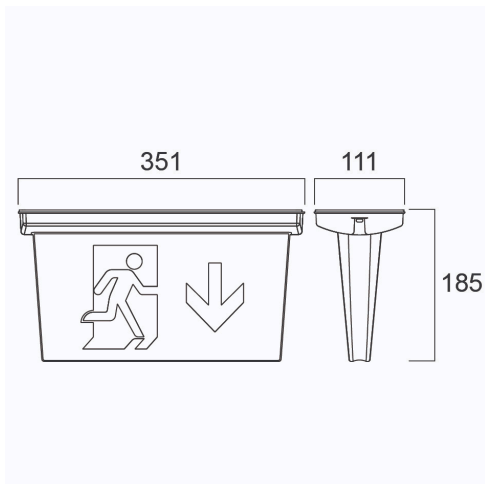

LiFeSafe Bulkhead IP65 EXIT DIFFUSER

Item No: 0032014

SYLVANIA

LiFeSafe Bulkhead IP65 Exit Diffuser. Dropped Exit diffuser (with 2 stickers) for LiFeSafe Bulkhead.

Technical Assets

Dimensions (mm)

Photometrics

LiFeSafe Bulkhead IP65 EXIT DIFFUSER

Item No: 0032014

SYLVANIA

General data

Product name	LiFeSafe Bulkhead IP65 EXIT DIFFUSER
Technology	Accessory
Type of accessory	Optical accessory
Housing	PC Polycarbonate
General application	Education, Hospitality, Logistics & Industry, Museums & Galleries, Office
ETIM Class	EC002557
Warranty	5 years

Electrical data

Emergency type

Physical data

Housing colour	Transparent
Nominal Product Length (mm)	345
Nominal Product Width (mm)	109
Nominal Product Height (mm)	185
Weight (kg)	0.1

Packaging

Product EAN number	5410288320144
Packaging single length / height (cm)	35.6
Packaging single width (cm)	19.0
Packaging single depth (cm)	11.7
DUN14 (inner)	15410288320141
Units per outer package	1
Packaging outer length / height (cm)	35.6
Packaging outer width (cm)	19.0
Packaging outer depth (cm)	11.7