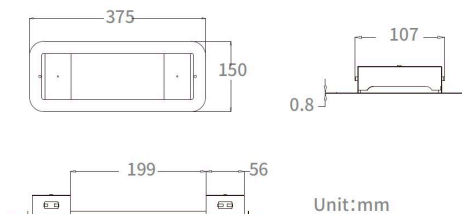

LIFESAFE PRO BULKHEAD IP65 RCSD MTG KIT

Item No: 0038822

SYLVANIA

LiFeSafe PRO Bulkhead IP65 RCSD MTG KIT. White steel recessing kit for LiFeSafe PRO bulkhead. 6-year warranty.

Technical Assets

Dimensions (mm)

Photometrics

General data

Product name	LIFESAFE PRO BULKHEAD IP65 RCSD MTG KIT
Technology	Non - Electrical Device
Accessory type	Mounting
Type of accessory	Fixing clamp / bracket
Housing	PC Polycarbonate
Mount	Ceiling recessed mounting, Wall recessed
General application	Education, Hospitality, Logistics & Industry, Museums & Galleries, Office
ETIM Class	EC002557
Warranty	6 years

Electrical data

Emergency type

Physical data

Housing colour	White
Nominal Product Length (mm)	375
Nominal Product Width (mm)	150
Nominal Product Height (mm)	57
Weight (kg)	0.48
Recessed Depth (mm)	57

LIFESAFE PRO BULKHEAD IP65 RCSD MTG KIT

Item No: 0038822

SYLVANIA

Packaging

Product EAN number	5410288388229
Packaging single length / height (cm)	32.0
Packaging single width (cm)	20.0
Packaging single depth (cm)	11.0
DUN14 (inner)	05410288388229
Units per outer package	1
Packaging outer length / height (cm)	32.0
Packaging outer width (cm)	20.0
Packaging outer depth (cm)	11.0