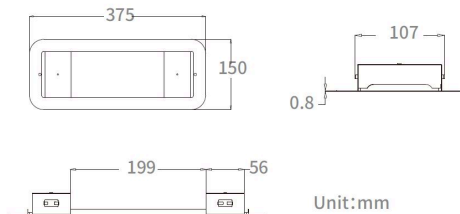

LIFESAFE PRO BH IP65 RCSD MTG KIT BK

Item No: 0038823

SYLVANIA

LiFeSafe PRO Bulkhead IP65 RCSD MTG KIT BK. Black steel recessing kit for LiFeSafe PRO bulkhead. 6-year warranty.

Technical Assets

Dimensions (mm)

Photometrics

General data

| | |
|---------------------|---------------------------------------------------------------------------|
| Product name | LIFESAFE PRO BH IP65 RCSD MTG KIT BK |
| Technology | Non - Electrical Device |
| Accessory type | Mounting |
| Type of accessory | Fixing clamp / bracket |
| Housing | PC Polycarbonate |
| Mount | Ceiling recessed mounting |
| General application | Education, Hospitality, Logistics & Industry, Museums & Galleries, Office |
| ETIM Class | EC002557 |
| Warranty | 6 years |

Electrical data

| | |
|---------------------------------|---|
| Emergency type | |
| Max. products per 10A C Breaker | 1 |
| Max. products per 16A C Breaker | 1 |

Physical data

| | |
|-----------------------------|-------|
| Housing colour | Black |
| IK rating | IK00 |
| Nominal Product Length (mm) | 375 |
| Nominal Product Width (mm) | 150 |
| Nominal Product Height (mm) | 57 |
| Weight (kg) | 0.48 |
| Recessed Depth (mm) | 57 |

LIFESAFE PRO BH IP65 RCSD MTG KIT BK

Item No: 0038823

Packaging

| | |
|---------------------------------------|----------------|
| Product EAN number | 5410288388236 |
| Packaging single length / height (cm) | 32.0 |
| Packaging single width (cm) | 20.0 |
| Packaging single depth (cm) | 11.0 |
| DUN14 (inner) | 05410288388236 |
| Units per outer package | 1 |
| Packaging outer length / height (cm) | 32.0 |
| Packaging outer width (cm) | 20.0 |
| Packaging outer depth (cm) | 11.0 |