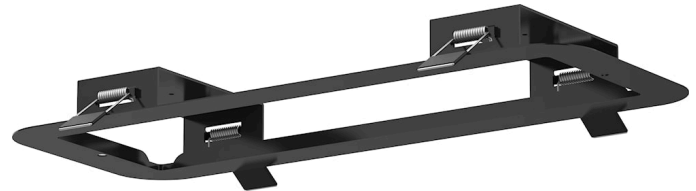

LIFESAFE PRO BH IP65 RCSD MTG KIT BK

Item No: 0038823

SYLVANIA

LiFeSafe PRO Bulkhead IP65 RCSD MTG KIT BK. Black steel recessing kit for LiFeSafe PRO bulkhead. 6-year warranty.

Technical Assets

Dimensions (mm)

Photometrics

General data

| | |
|---------------------|---------------------------------------------------------------------------|
| Product name | LIFESAFE PRO BH IP65 RCSD MTG KIT BK |
| Technology | Non - Electrical Device |
| Accessory type | Mounting |
| Type of accessory | Fixing clamp / bracket |
| Housing | PC Polycarbonate |
| Mount | Ceiling recessed mounting |
| General application | Education, Hospitality, Logistics & Industry, Museums & Galleries, Office |
| ETIM Class | EC002557 |
| Warranty | 6 years |

Electrical data

| | |
|---------------------------------|---|
| Emergency type | |
| Max. products per 10A C Breaker | 1 |
| Max. products per 16A C Breaker | 1 |

Physical data

| | |
|-----------------------------|-------|
| Housing colour | Black |
| IK rating | IK00 |
| Nominal Product Length (mm) | 375 |
| Nominal Product Width (mm) | 150 |
| Nominal Product Height (mm) | 57 |
| Weight (kg) | 0.48 |
| Recessed Depth (mm) | 57 |