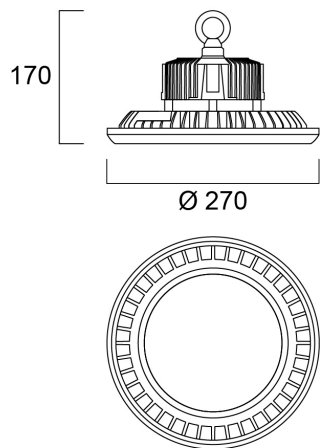

# START Highbay IP65 1-10V 13000lm 865 WB

Item No: 0039350

**SYLVANIA**

START Highbay, includes 1 m cables, black aluminium housing, 13,000 Lm, 100 W, 130 Lm/W, 6500 K, drive current: 2140 mA, CRI 80, 90° beam angle, 1-10 V dimmable, IP65, IK08, 54,000 hrs (L80/B50), (D x H) 270 x 170 mm, 1 m mains cable, 1 m control cable, 1.2 m chain length including hooks

### Dimensions (mm)

## Physical data

Housing colour	Black
IP rating	IP65
IK rating	IK08
Diffuser finish	Transparent
Diffuser material	PC Polycarbonate
Nominal Product Length (mm)	270
Nominal Product Width (mm)	270
Nominal Product Height (mm)	170
Nominal Product Diameter (mm)	270
Weight (kg)	3.0

## Packaging

Product EAN number	5410288393506
Packaging single length / height (cm)	33.0
Packaging single width (cm)	33.0
Packaging single depth (cm)	16.7
DUN14 (inner)	05410288393506
Units per outer package	1
Packaging outer length / height (cm)	33.0
Packaging outer width (cm)	33.0
Packaging outer depth (cm)	16.7