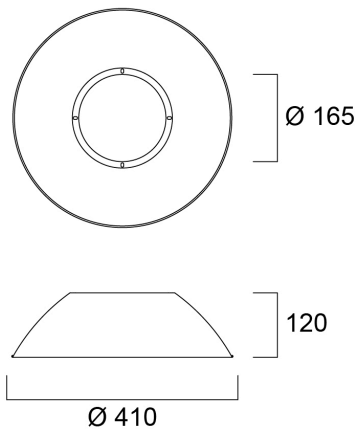

### Dimensions (mm)

### Physical data

Housing colour	Silver
Nominal Product Height (mm)	119
Nominal Product Diameter (mm)	410
Weight (kg)	0.362

## Packaging

Product EAN number	5410288393568
Packaging single length / height (cm)	41.0
Packaging single width (cm)	41.0
Packaging single depth (cm)	12.0
DUN14 (inner)	15410288393565
Units per outer package	8
Packaging outer length / height (cm)	43.0
Packaging outer width (cm)	43.0
Packaging outer depth (cm)	22.7