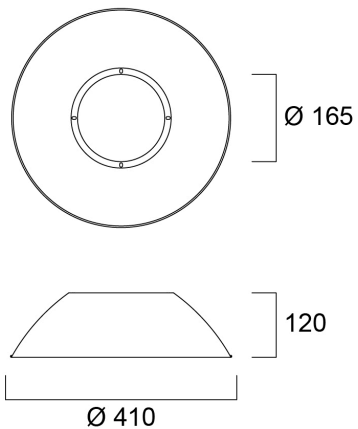

ALU SHADE BLACK COLOR FOR 13/19KLM

Item No: 0039357

SYLVANIA

Black painted aluminium shade for 13000 lm Start Highbay (0039344, 0039347, 0039350), and for 19000 lm Start Highbay (0039345, 0039348, 0039351).

Technical Assets

Dimensions (mm)

Photometrics

General data

Product name	ALU SHADE BLACK COLOR FOR 13/19KLM
Technology	Accessory
Housing	Aluminium
General application	Logistics & Industry
ETIM Class	EC002557
E-number FI	4306972
E-number SE	7214432
Warranty	5 years

Physical data

Housing colour	Black
Nominal Product Height (mm)	119
Nominal Product Diameter (mm)	410
Weight (kg)	0.369

ALU SHADE BLACK COLOR FOR 13/19KLM

Item No: 0039357

Packaging

Product EAN number	5410288393575
Packaging single length / height (cm)	41.0
Packaging single width (cm)	41.0
Packaging single depth (cm)	12.0
DUN14 (inner)	15410288393572
Units per outer package	8
Packaging outer length / height (cm)	43.0
Packaging outer width (cm)	43.0
Packaging outer depth (cm)	22.7