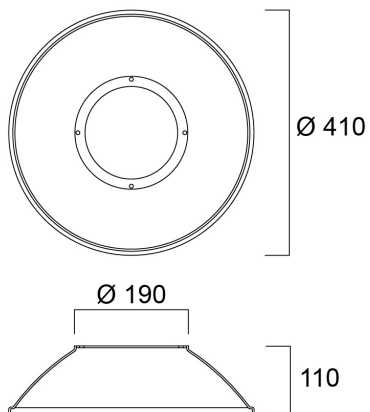

### Dimensions (mm)

## Physical data

Nominal Product Height (mm)	151
Nominal Product Diameter (mm)	410
Weight (kg)	0.5

## Packaging

Product EAN number	5410288393582
Packaging single length / height (cm)	41.0
Packaging single width (cm)	41.0
Packaging single depth (cm)	11.0
DUN14 (inner)	15410288393589
Units per outer package	8
Packaging outer length / height (cm)	43.0
Packaging outer width (cm)	43.0
Packaging outer depth (cm)	22.7

## Safety data

Glow Wire Test (°C)	650
---------------------	-----