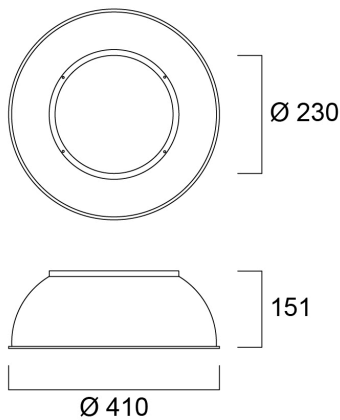

ALU SHADE BLACK COLOR FOR 26KLM

Item No: 0039360

SYLVANIA

Black painted aluminium shade for 26000 lm Start Highbay (0039346, 0039349, 0039352).

Technical Assets

Dimensions (mm)

Photometrics

General data

Physical data

Housing colour	Black
Nominal Product Height (mm)	151
Nominal Product Diameter (mm)	410
Weight (kg)	0.389

ALU SHADE BLACK COLOR FOR 26KLM

Item No: 0039360

Packaging

Product EAN number	5410288393605
Packaging single length / height (cm)	41.0
Packaging single width (cm)	41.0
Packaging single depth (cm)	15.1
DUN14 (inner)	15410288393602
Units per outer package	4
Packaging outer length / height (cm)	47.0
Packaging outer width (cm)	47.0
Packaging outer depth (cm)	36.7